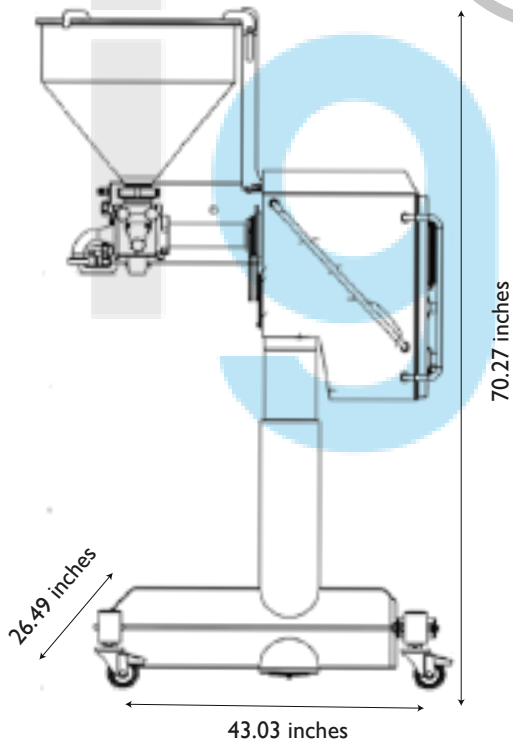

Volume Servo Depositor VI70

Up to
60 operations
per
minute

Energy efficient

Touch screen
control

Rapid reload times
for fast sheeting

Serving up your sauces...

The I-Gen VSD Servo Depositor is an energy efficient, super accurate, fully mobile servo operated depositor with touch screen control, full recipe handling and rapid change over parts. The depositor can deliver 100 operations per minute - direct depositing, 60 operations per minute - sheeting.

DIMENSIONS			
Working Height	42.8 +/- 7.87 inches	Overall Depth	43.03 inches
Overall Height	70.27 inches	Overall Width	26.49 inches
WEIGHTS			
Complete Unit	40 kg		
ELECTRICAL			
Supply	220V AC, Single Phase	Current	6 A
Frequency	50 Hz	Control Voltage	24 V
KEY FEATURES			
• Hygienic design		• Rapid strip down and cleaning	
• Full recipe handling		• Fully interlocked	
IP RATING			
Electrical enclosure : IP 67			